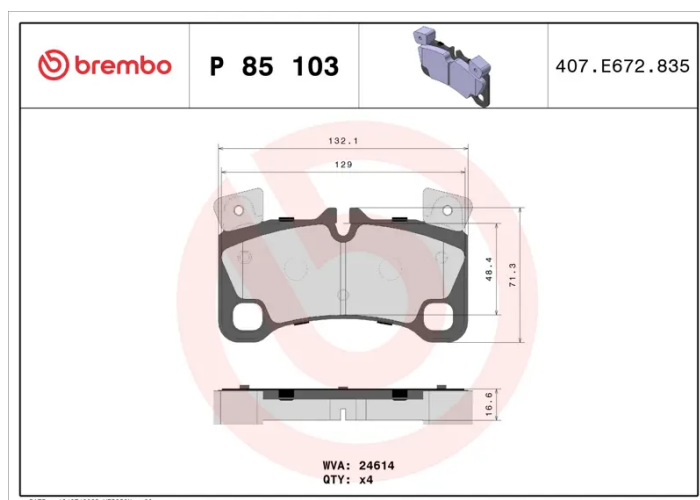

BRAKE PAD

P 85 103

The P 85 103 brake pad is synonymous with reliability

The Brembo brake pad guarantees ultimate safety when braking thanks to the use of more than 100 different compounds, designed according to the type of vehicle and use. Stopping distances reduced to a minimum, maximum driving comfort and silent operation are the most important features of Brembo materials. Brembo brake pads are supplied together with an extensive range of accessories and assembly kits for professional-standard installation.

- ✓ OE-equivalent
- ✓ Brembo quality
- ✓ ECE-R90 certificate
- ✓ Safety
- ✓ Performance
- ✓ Comfort

Technical specifications

EAN code 8020584062524	Axle Rear	Thickness 17 mm
Width 132 mm	Height 82 mm	Braking system Brembo
Wear indicator Prepared for wear indicator	WVA number 24614	Accessories With anti-squeal shim With counterweights