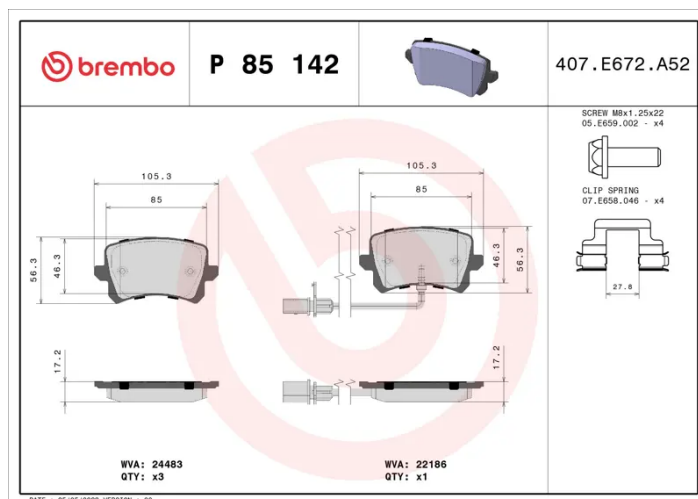

BRAKE PAD

P 85 142

The P 85 142 brake pad is synonymous with reliability

The Brembo brake pad guarantees ultimate safety when braking thanks to the use of more than 100 different compounds, designed according to the type of vehicle and use. Stopping distances reduced to a minimum, maximum driving comfort and silent operation are the most important features of Brembo materials. Brembo brake pads are supplied together with an extensive range of accessories and assembly kits for professional-standard installation.

- ✓ OE-equivalent
- ✓ Brembo quality
- ✓ ECE-R90 certificate
- ✓ Safety
- ✓ Performance
- ✓ Comfort
- ✓ With accessories

Technical specifications

EAN code 8020584112786	Axle Rear	Thickness 17 mm
Width 106 mm	Height 56 mm	Braking system Lucas
Wear indicator Electric	WVA number 24483,22186	Accessories With anti-squeal shim With brake caliper bolts With accessories