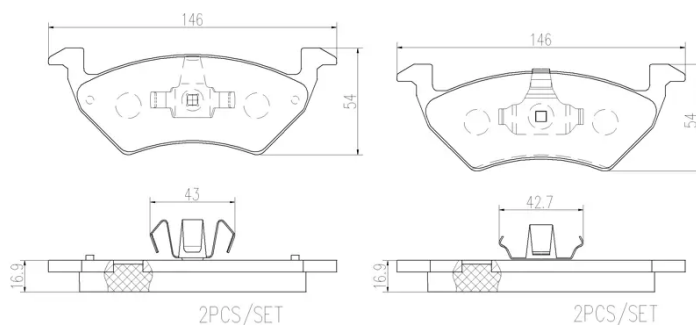

- ✓ OE-equivalent
- ✓ Brembo quality
- ✓ ECE-R90 certificate
- ✓ Safety
- ✓ Performance
- ✓ Comfort
- ✓ With accessories

Technical specifications

EAN code Axle Thickness
8020584114872 **Front** **17 mm**

Width Height
146 mm **54 mm**

Wear indicator WVA number
Without **25669,25670**

Accessories
With accessories
With anti-squeal shim
With piston clip

COMPATIBLE VEHICLES

COMPATIBLE OE PART NUMBERS

SU0698151B	AUDI
------------	------