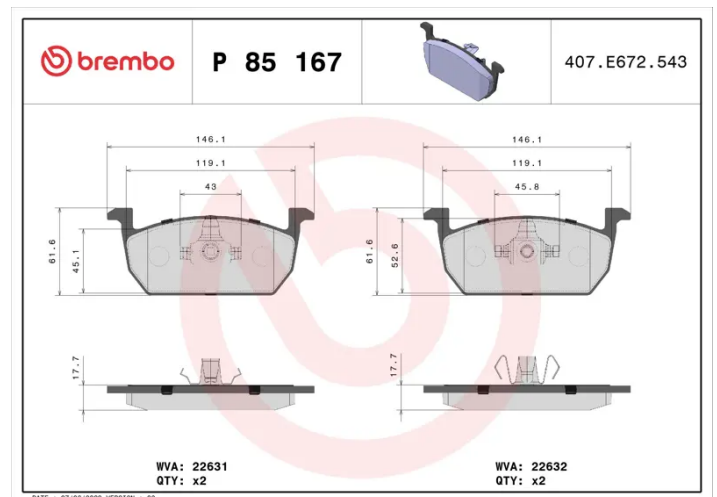

BRAKE PAD

P 85 167

The P 85 167 brake pad is synonymous with reliability

The Brembo brake pad guarantees ultimate safety when braking thanks to the use of more than 100 different compounds, designed according to the type of vehicle and use. Stopping distances reduced to a minimum, maximum driving comfort and silent operation are the most important features of Brembo materials. Brembo brake pads are supplied together with an extensive range of accessories and assembly kits for professional-standard installation.

- ✓ OE-equivalent
- ✓ Brembo quality
- ✓ ECE-R90 certificate
- ✓ Safety
- ✓ Performance
- ✓ Comfort
- ✓ With accessories

Technical specifications

EAN code 8020584087527	Axle Front and rear	Thickness 18 mm
Width 146 mm	Height 62 mm	Braking system Mando
Wear indicator Without	WVA number 22631,22632	Accessories With accessories With anti-squeal shim With piston clip