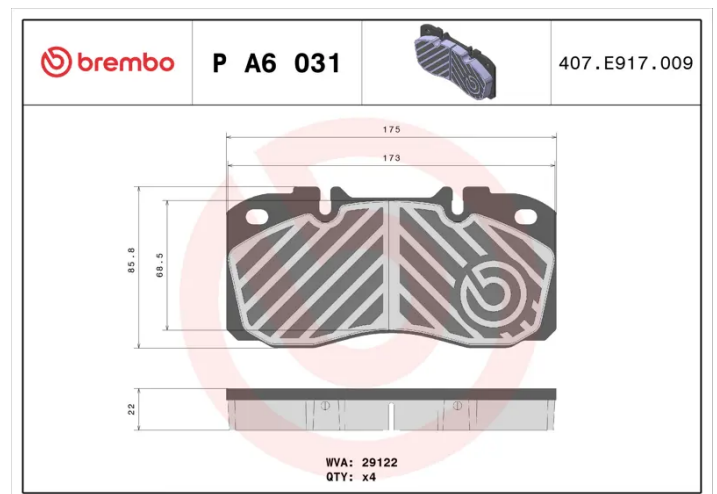

BRAKE PAD

P A6 031

The P A6 031 brake pad is synonymous with reliability

The Brembo brake pad guarantees ultimate safety when braking thanks to the use of more than 100 different compounds, designed according to the type of vehicle and use. Stopping distances reduced to a minimum, maximum driving comfort and silent operation are the most important features of Brembo materials. Brembo brake pads are supplied together with an extensive range of accessories and assembly kits for professional-standard installation.

- ✓ OE-equivalent
- ✓ Brembo quality
- ✓ ECE-R90 certificate
- ✓ Safety
- ✓ Performance
- ✓ Comfort

Technical specifications

EAN code 8020584122204	Axle Front and rear	Thickness 22 mm
Width 175 mm	Height 86 mm	Braking system Brembo
Wear indicator Prepared for wear indicator	WVA number 29122	Accessories With anti-squeal shim