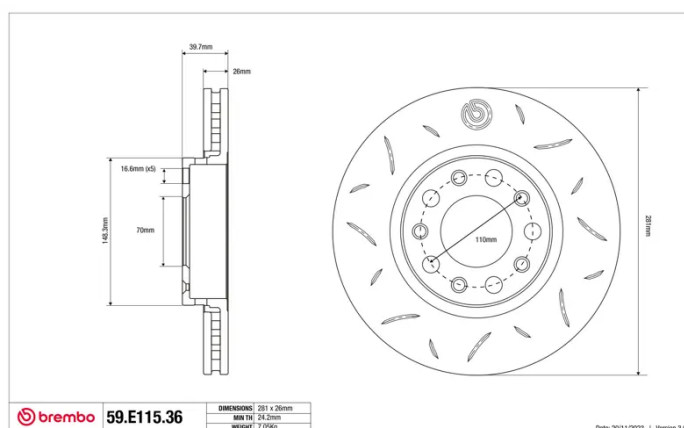

SPORT | TY3 BRAKE DISC

59.E115.36

The 59.E115.36 brake disc is synonymous with reliability

Type-3 slotting used to distinguish the Brembo SPORT | TY3 brake disc is widely used in professional motorsports. It therefore offers superior initial response with excellent release characteristics, improving braking performance while giving the vehicle an aggressive appearance. The Brembo logo on the braking surface adds an exclusive and unique touch to the vehicle. The SPORT | TY3 brake discs are plug-and-play since they replace OE discs directly.

- ✓ OE-equivalent
- ✓ Brembo quality
- ✓ ECE-R90 certificate
- ✓ Safety
- ✓ Performance
- ✓ Comfort
- ✓ Sports driving
- ✓ Sparty look

Technical specifications

Diameter	Thickness (TH)	Height (A)
281 mm	26 mm	40 mm
Number of holes (C)	Brake disc type	Centering
5	Solid	70 mm
Min. thickness	Tightening torque	Axle
24,2 mm	120 Nm	Front
Units per box	EAN code	
1	8020584606094	

	59.E115.36	DIMENSIONI: 281 x 26mm
		MIN TH: 24.2mm
		WEIGHT: 7.25kg

Date: 2011/2023 | Version: 3.00