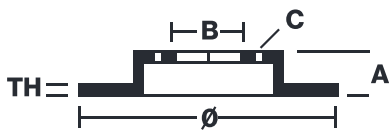

## 59.E115.95

The 59.E115.95 brake disc is synonymous with reliability

Type-3 slotting used to distinguish the Brembo SPORT | TY3 brake disc is widely used in professional motorsports. It therefore offers superior initial response with excellent release characteristics, improving braking performance while giving the vehicle an aggressive appearance. The Brembo logo on the braking surface adds an exclusive and unique touch to the vehicle. The SPORT | TY3 brake discs are plug-and-play since they replace OE discs directly.

### Technical specifications

Diameter	Thickness (TH)	Height (A)
<b>290 mm</b>	<b>18 mm</b>	<b>64 mm</b>
Number of holes (C)	Brake disc type	Centering
<b>5</b>	<b>Solid</b>	<b>58 mm</b>
Min. thickness	Axle	
<b>16 mm</b>	<b>Rear</b>	
Units per box	EAN code	
<b>1</b>	<b>8020584606698</b>	