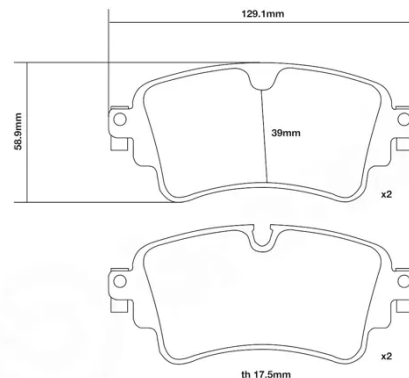

- ✓ OE-equivalent
- ✓ Brembo quality
- ✓ ECE-R90 certificate
- ✓ Safety
- ✓ Performance
- ✓ Comfort
- ✓ Sports driving
- ✓ Sporty look

Technical specifications

Width	Thickness	
129 mm	18 mm	
Wear indicator	WVA number	Axle
Prepared for wear indicator	22308,22309	Rear
EAN code		
8020584603741		