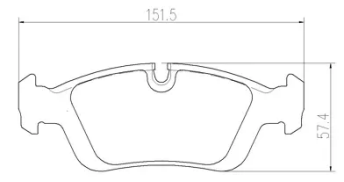

- ✓ OE-equivalent
- ✓ Brembo quality
- ✓ Safety
- ✓ Comfort
- ✓ Durability
- ✓ Dust reduction
- ✓ With accessories

Technical specifications

EAN code
8020584112700

Thickness
17 mm

Width
152 mm

Height
57 mm

Braking system
Teves

Wear indicator
Without

WVA number
21292

Accessories
With accessories
With anti-squeal shim
With piston clip

2PCS/SET

2PCS/SET

COMPATIBLE OE PART NUMBERS

34111160356 BMW

34111160357 BMW