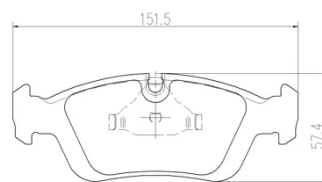

- ✓ OE-equivalent
- ✓ Brembo quality
- ✓ Safety
- ✓ Comfort
- ✓ Durability
- ✓ Dust reduction
- ✓ With accessories

Technical specifications

EAN code
8020584112700

Thickness
17 mm

Width
152 mm

Height
57 mm

Braking system
Teves

Wear indicator
Without

WVA number
21292

Accessories
With accessories
With anti-squeal shim
With piston clip

2PCS/SET

2PCS/SET

COMPATIBLE OE PART NUMBERS

34111160356 BMW

34111160357 BMW