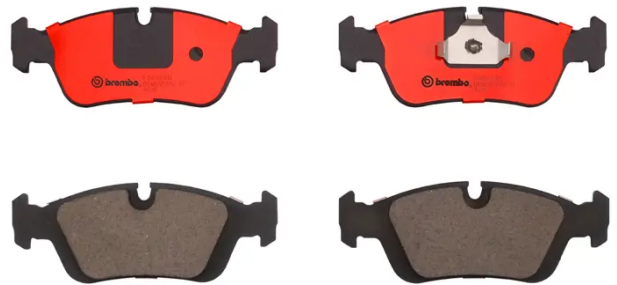

BRAKE PAD PRIME CERAMIC P06089N

The P06089N NAO brake pad is synonymous with reliability

Brembo NAO brake pads stand out for their ultimate braking comfort, reduced friction wear and low dust mission, which makes for cleaner rims and reduced maintenance requirements. The advanced friction material in keeping with the strictest environmental standards is the main distinguishing feature of NAO compounds.

- ✓ OE-equivalent
- ✓ Brembo quality
- ✓ Safety
- ✓ Comfort
- ✓ Durability
- ✓ Dust reduction
- ✓ With accessories

Technical specifications

EAN code
8020584112700

Thickness
17 mm

Width
152 mm

Height
57 mm

Braking system
Teves