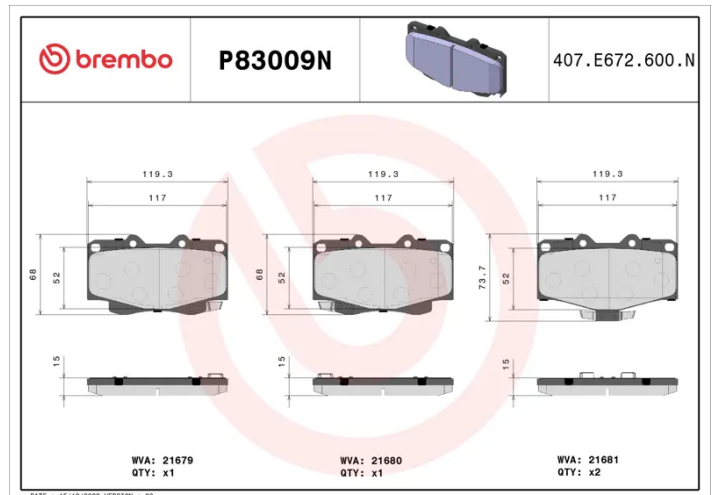

- ✓ OE-equivalent
- ✓ Brembo quality
- ✓ Safety
- ✓ Comfort
- ✓ Durability
- ✓ Dust reduction
- ✓ With accessories

Technical specifications

EAN code 8020584099476	Axle Front	Thickness 15 mm
Width 119 mm	Height 68 mm	Braking system Sumitomo
Wear indicator Acoustic	WVA number 21679,21680,21681	Accessories With anti-squeal shim