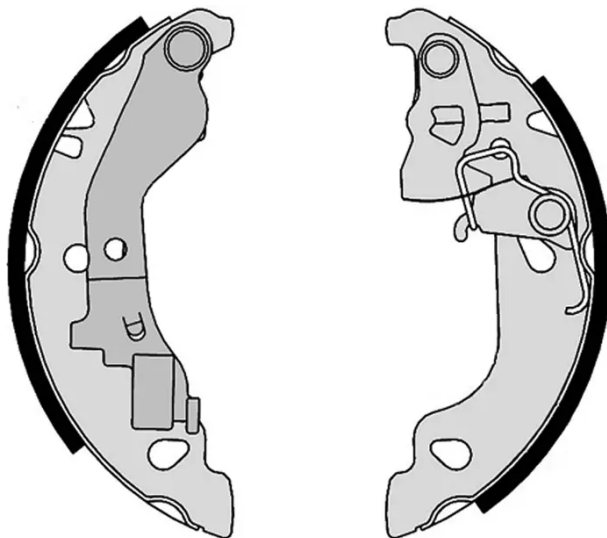

SHOE

S 23 520

The S 23 520 brake shoe is synonymous with reliability

Brembo brake shoes of original equipment quality guarantee the safe and reliable performance of your drum braking system. All Brembo brake shoes are accompanied by a ECE-R90 homologation certificate.

- ✓ OE-equivalent
- ✓ Brembo quality
- ✓ ECE-R90 certificate
- ✓ Safety
- ✓ Durability

Technical specifications

EAN code
8432509640470

Rear

Diameter
180 mm

Width
32 mm

Braking system
AP Lockheed

Parking brake lever
With handbrake lever