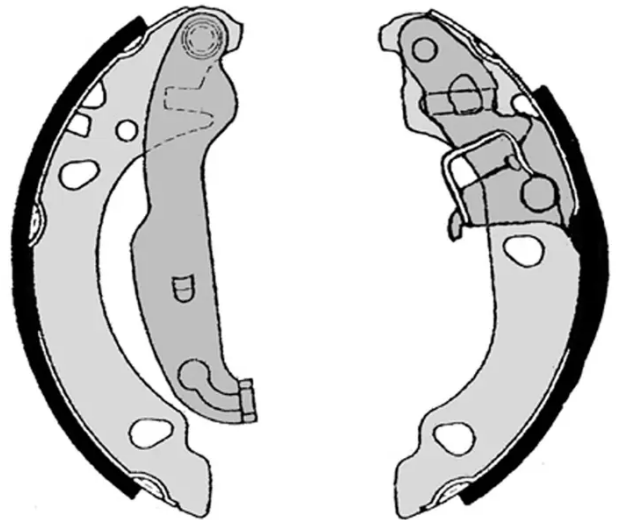

SHOE

S 24 530

The S 24 530 brake shoe is synonymous with reliability

Brembo brake shoes of original equipment quality guarantee the safe and reliable performance of your drum braking system. All Brembo brake shoes are accompanied by a ECE-R90 homologation certificate.

- ✓ OE-equivalent
- ✓ Brembo quality
- ✓ ECE-R90 certificate
- ✓ Safety
- ✓ Durability

Technical specifications

EAN code
8432509641095

Rear

Diameter
180 mm

Width
32 mm

Braking system
AP Lockheed

Parking brake lever
With handbrake lever