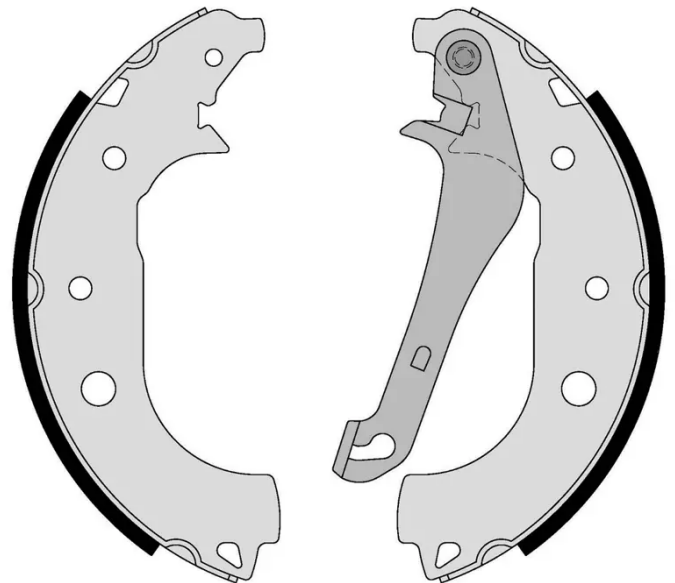

SHOE

S 24 552

The S 24 552 brake shoe is synonymous with reliability

Brembo brake shoes of original equipment quality guarantee the safe and reliable performance of your drum braking system. All Brembo brake shoes are accompanied by a ECE-R90 homologation certificate.

- ✓ OE-equivalent
- ✓ Brembo quality
- ✓ ECE-R90 certificate
- ✓ Safety
- ✓ Durability

Technical specifications

EAN code
8432509657973

Rear

Diameter
228 mm

Width
42 mm

COMPATIBLE OE PART NUMBERS

1782874	FORD
---------	------