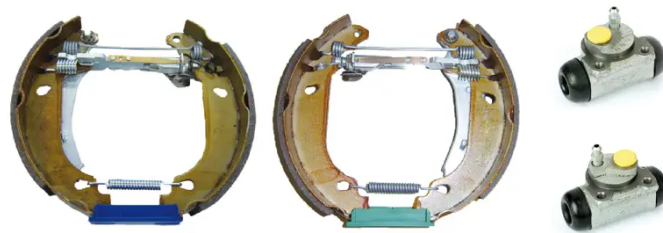

SHOE KIT K 68 052

The K 68 052 shoe kit is synonymous with reliability

The Brembo Kit & Fit is the ideal solution for the maintenance of drum brakes: everything you need for quick and efficient servicing is supplied in a single pre-assembled package, all with guaranteed Brembo quality. The kit contains all the components necessary for drum brake maintenance: shoes, brake wheel cylinders, springs, lubricant, and fixing kit.

- ✓ OE-equivalent
- ✓ Brembo quality
- ✓ ECE-R90 certificate
- ✓ Safety
- ✓ Durability
- ✓ Quick assembly
- ✓ With accessories
- ✓ Pre-Assembled Kit

Technical specifications

EAN code	Axle	Diameter
8020584076859	Rear	180 mm
Width	Master cylinder diameter	Type of assembly
42 mm	22 mm	Pre-assembled
Braking system	Brake proportioning valve	
Bendix		