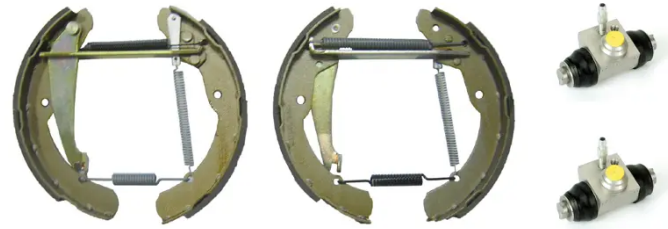

SHOE KIT K 85 046

The K 85 046 shoe kit is synonymous with reliability

The Brembo Kit & Fit is the ideal solution for the maintenance of drum brakes: everything you need for quick and efficient servicing is supplied in a single pre-assembled package, all with guaranteed Brembo quality. The kit contains all the components necessary for drum brake maintenance: shoes, brake wheel cylinders, springs, lubricant, and fixing kit.

- ✓ OE-equivalent
- ✓ Brembo quality
- ✓ ECE-R90 certificate
- ✓ Safety
- ✓ Durability
- ✓ Quick assembly
- ✓ With accessories
- ✓ Pre-Assembled Kit

Technical specifications

EAN code	Axle	Diameter
8020584077221	Rear	230 mm
Width	Master cylinder diameter	Type of assembly
32 mm	21 mm	Pre-assembled
Braking system	Brake proportioning valve	
VAG	Manual	