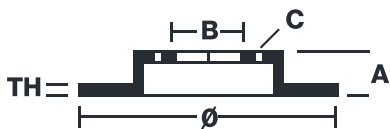

BRAKE DISC

08.2569.10

The **08.2569.10** brake disc is synonymous with reliability

The Brembo brake disc is fully interchangeable with an Original Equipment brake disc. The control of the entire production cycle allows Brembo to offer brake discs with outstanding performance levels, reliability, durability and comfort in all conditions of use. All Brembo brake discs are accompanied by the ECE-R90 homologation.

- ✓ OE-equivalent
- ✓ Brembo quality
- ✓ ECE-R90 certificate
- ✓ Safety

Technical specifications

EAN code	Axle	Diameter Ø
8020584256916	Front	261 mm
Thickness (TH)	Height (A)	Number of holes (C)
11 mm	52 mm	4
Brake disc type	Centering (B)	Min. thickness
Solid	72 mm	9 mm