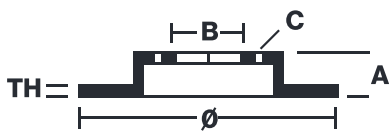

### Technical specifications

EAN code  
**8020584297025**

Axle  
**Front**

Diameter  $\emptyset$   
**280 mm**

Thickness (TH)  
**12,7 mm**

Height (A)  
**66 mm**

Number of holes (C)  
**4**

Brake disc type  
**Solid**