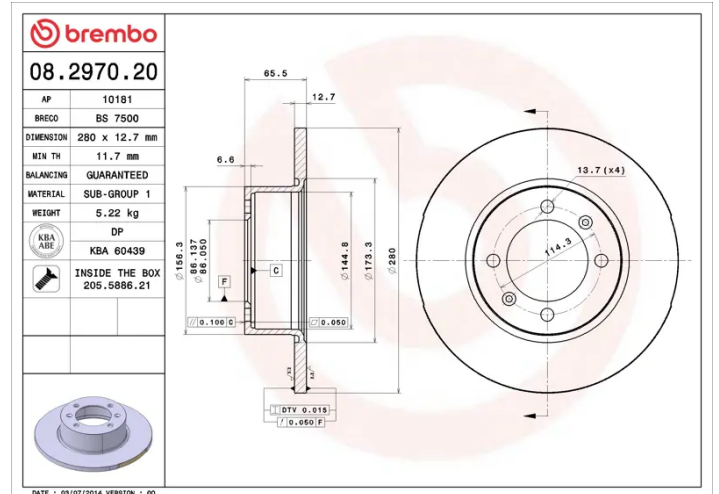

### Technical specifications

EAN code  
**8020584297025**

Axle  
**Front**

Diameter  $\emptyset$   
**280 mm**

Thickness (TH)  
**12,7 mm**

Height (A)  
**66 mm**

Number of holes (C)  
**4**

Brake disc type  
**Solid**

Centering (B)  
**86 mm**

Min. thickness  
**11,7 mm**

Tightening torque  
**120 Nm**

COMPATIBLE VEHICLES