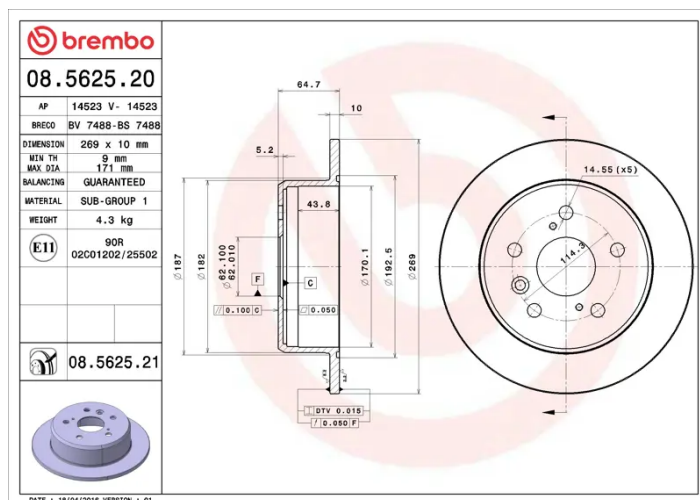

- ✓ OE-equivalent
- ✓ Brembo quality
- ✓ ECE-R90 certificate
- ✓ Safety

Technical specifications

EAN code
8020584562529

Axle
Rear

Diameter Ø
269 mm

Thickness (TH)
10 mm

Height (A)
65 mm

Number of holes (C)
5

Brake disc type
Solid

Centering (B)
62 mm

Min. thickness
9 mm

Tightening torque
103 Nm

COMPATIBLE VEHICLES

COMPATIBLE OE PART NUMBERS

4243106020 LEXUS

4243133010 LEXUS