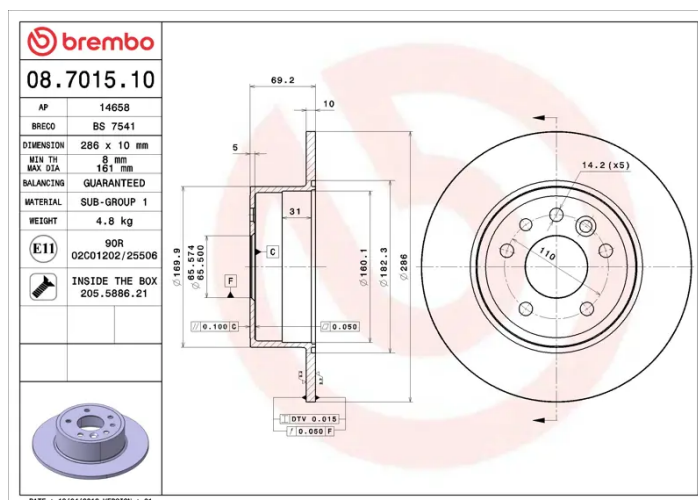

### Technical specifications

EAN code  
**8020584701515**

Axle  
**Rear**

Diameter  $\varnothing$   
**286 mm**

Thickness (TH)  
**10 mm**

Height (A)  
**69 mm**

Number of holes (C)  
**5**

Brake disc type  
**Solid**

Centering (B)  
**65 mm**

Min. thickness  
**8 mm**

Tightening torque  
**110 Nm**

COMPATIBLE VEHICLES