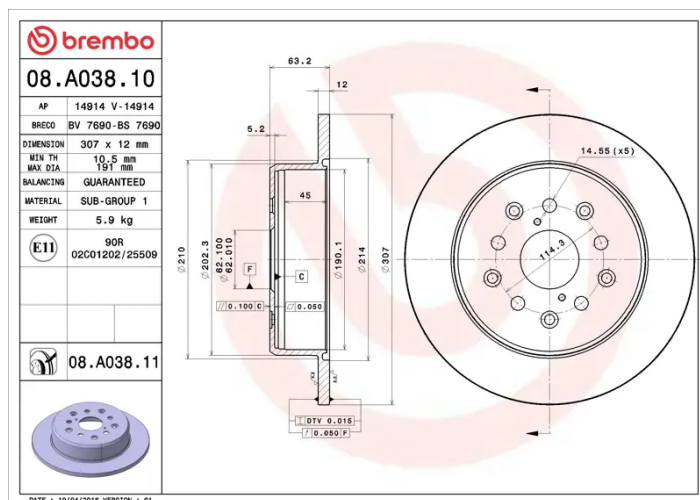

### Technical specifications

EAN code  
**8020584015254**

Axle  
**Rear**

Diameter  $\emptyset$   
**307** mm

Thickness (TH)  
**12** mm

Height (A)  
**63** mm

Number of holes (C)  
**5**

Brake disc type  
**Solid**

Centering (B)  
**62** mm

Min. thickness  
**10,5** mm

Tightening torque  
**103** Nm

COMPATIBLE VEHICLES