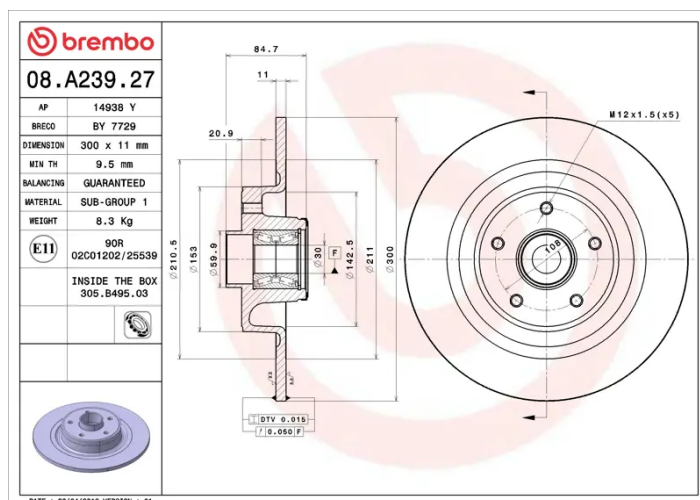

### Technical specifications

EAN code **8020584016626** Axle **Front and rear**

Thickness (TH) **11 mm** Height (A) **85 mm**

Brake disc type **Solid** Centering (B) **30 mm**

Diameter  $\varnothing$  **300 mm**

Number of holes (C) **5**

Min. thickness **9,5 mm**

COMPATIBLE VEHICLES