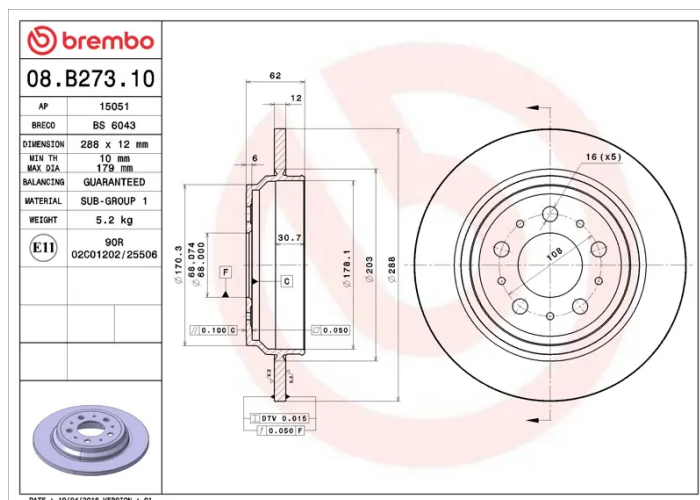

BRAKE DISC

08.B273.10

The **08.B273.10** brake disc is synonymous with reliability

The Brembo brake disc is fully interchangeable with an Original Equipment brake disc. The control of the entire production cycle allows Brembo to offer brake discs with outstanding performance levels, reliability, durability and comfort in all conditions of use. All Brembo brake discs are accompanied by the ECE-R90 homologation.

- ✓ OE-equivalent
- ✓ Brembo quality
- ✓ ECE-R90 certificate
- ✓ Safety

Technical specifications

EAN code
8020584036228

Axle
Rear

Diameter Ø
288 mm

Thickness (TH)
12 mm

Height (A)
62 mm

Number of holes (C)
5

Brake disc type
Solid

Centering (B)
68 mm

Min. thickness
10 mm

Tightening torque
140 Nm

COMPATIBLE VEHICLES

COMPATIBLE OE PART NUMBERS

272429	VOLVO
--------	-------

2724290	VOLVO
---------	-------