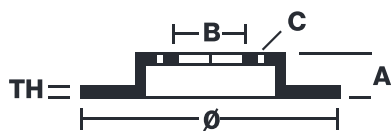

BRAKE DISC

08.B273.10

The **08.B273.10** brake disc is synonymous with reliability

The Brembo brake disc is fully interchangeable with an Original Equipment brake disc. The control of the entire production cycle allows Brembo to offer brake discs with outstanding performance levels, reliability, durability and comfort in all conditions of use. All Brembo brake discs are accompanied by the ECE-R90 homologation.

- ✓ OE-equivalent
- ✓ Brembo quality
- ✓ ECE-R90 certificate
- ✓ Safety

Technical specifications

EAN code
8020584036228

Axle
Rear

Diameter Ø
288 mm

Thickness (TH)
12 mm

Height (A)
62 mm

Number of holes (C)
5