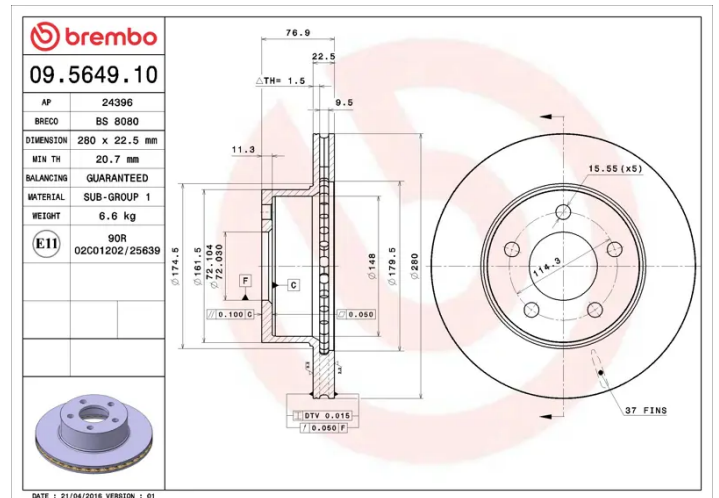

BRAKE DISC

09.5649.10

The **09.5649.10** brake disc is synonymous with reliability

The Brembo brake disc is fully interchangeable with an Original Equipment brake disc. The control of the entire production cycle allows Brembo to offer brake discs with outstanding performance levels, reliability, durability and comfort in all conditions of use. All Brembo brake discs are accompanied by the ECE-R90 homologation.

- ✓ OE-equivalent
- ✓ Brembo quality
- ✓ ECE-R90 certificate
- ✓ Safety

Technical specifications

EAN code 8020584564912	Axle Front	Diameter Ø 280 mm
Thickness (TH) 22,5 mm	Height (A) 77 mm	Number of holes (C) 5
Brake disc type Ventilated	Centering (B) 72 mm	Min. thickness 20,7 mm
Tightening torque 115 Nm		