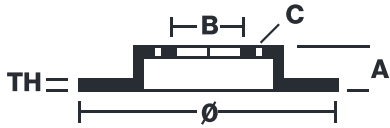

BRAKE DISC

09.5649.10

The **09.5649.10** brake disc is synonymous with reliability

The Brembo brake disc is fully interchangeable with an Original Equipment brake disc. The control of the entire production cycle allows Brembo to offer brake discs with outstanding performance levels, reliability, durability and comfort in all conditions of use. All Brembo brake discs are accompanied by the ECE-R90 homologation.

- ✓ OE-equivalent
- ✓ Brembo quality
- ✓ ECE-R90 certificate
- ✓ Safety

Technical specifications

EAN code 8020584564912	Axle Front	Diameter Ø 280 mm
Thickness (TH) 22,5 mm	Height (A) 77 mm	Number of holes (C) 5
Brake disc type Ventilated	Centering (B) 72 mm	Min. thickness 20,7 mm
Tightening torque 115 Nm		