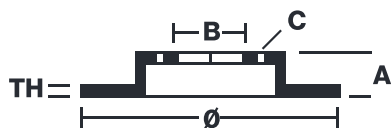

Technical specifications

EAN code
8020584011409

Axle
Front

Diameter Ø
257 mm

Thickness (TH)
20 mm

Height (A)
41 mm

Number of holes (C)
4

Brake disc type
Ventilated

Centering (B)
59 mm

Min. thickness
18,2 mm

Tightening torque
86 Nm