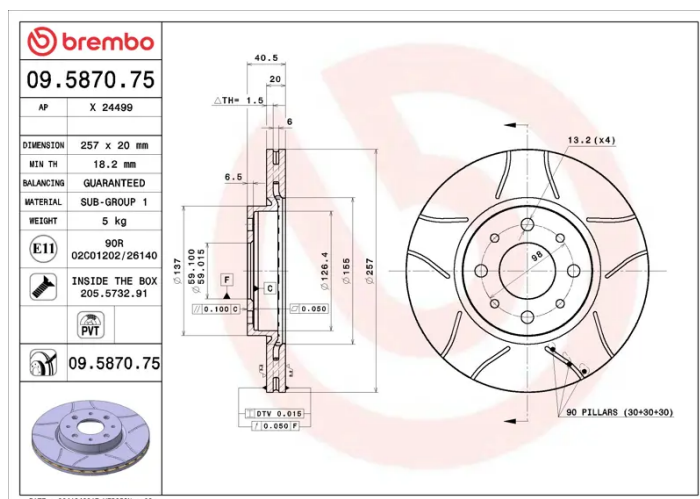

- ✓ Brembo quality
- ✓ ECE-R90 certificate
- ✓ Performance
- ✓ Sports driving
- ✓ Sporty look
- ✓ Anti-corrosion
- ✓ PVT ventilation
- ✓ Fastening screws

Technical specifications

EAN code
8020584011409

Axle
Front

Diameter Ø
257 mm

Thickness (TH)
20 mm

Height (A)
41 mm

Number of holes (C)
4

Brake disc type
Ventilated

Centering (B)
59 mm

Min. thickness
18,2 mm

Tightening torque
86 Nm