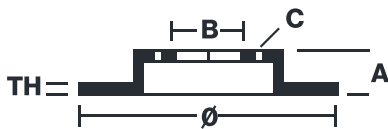

BRAKE DISC MAX

09.7011.75

The 09.7011.75 Max brake disc is synonymous with reliability

The Brembo Max brake disc features grooves on the braking surface. The special shape of the grooves generates greater fading resistance and constant renewal of friction material, quickly restoring optimum braking conditions. The UV paint completes the sporty look.

- ✓ Brembo quality
- ✓ ECE-R90 certificate
- ✓ Performance
- ✓ Sports driving
- ✓ Sporty look
- ✓ High carbon
- ✓ Anti-corrosion
- ✓ Fastening screws

Technical specifications

EAN code
8020584011898

Axle
Front