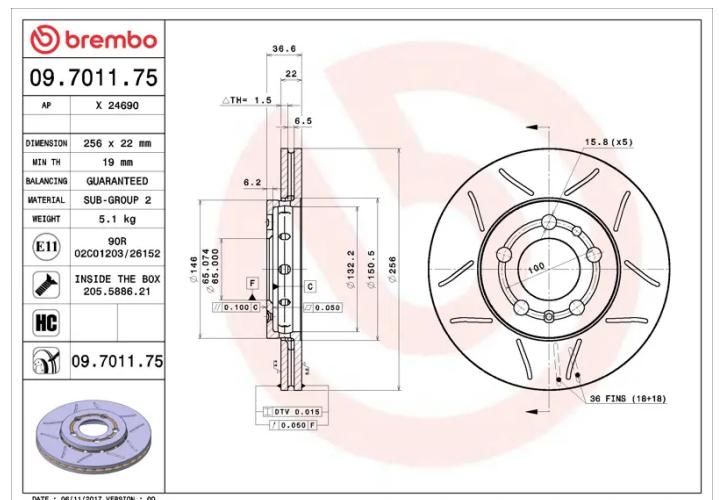

- ✓ Brembo quality
- ✓ ECE-R90 certificate
- ✓ Performance
- ✓ Sports driving
- ✓ Sporty look
- ✓ High carbon
- ✓ Anti-corrosion
- ✓ Fastening screws

Technical specifications

EAN code
8020584011898

Axle
Front

Diameter \varnothing
256 mm

Thickness (TH)
22 mm

Height (A)
37 mm

Number of holes (C)
5

Brake disc type
Ventilated

Centering (B)
65 mm

Min. thickness
19 mm

Tightening torque
120 Nm