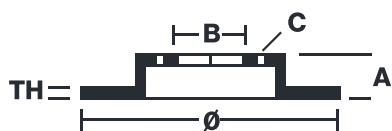

BRAKE DISC MAX

09.8642.75

The 09.8642.75 Max brake disc is synonymous with reliability

The Brembo Max brake disc features grooves on the braking surface. The special shape of the grooves generates greater fading resistance and constant renewal of friction material, quickly restoring optimum braking conditions. The UV paint completes the sporty look.

- ✓ Brembo quality
- ✓ ECE-R90 certificate
- ✓ Performance
- ✓ Sports driving
- ✓ Sporty look
- ✓ Anti-corrosion
- ✓ Fastening screws

Technical specifications

EAN code	Axle	Diameter Ø
8020584031216	Front	302 mm
Thickness (TH)	Height (A)	Number of holes (C)
26 mm	50 mm	5
Brake disc type	Centering (B)	Min. thickness
Ventilated	68 mm	23 mm
Tightening torque		
110 Nm		