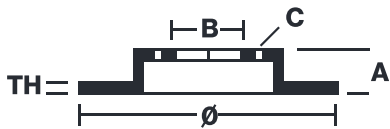

BRAKE DISC SPORT

09.9363.2S

Sport brake disc 09.9363.2S belongs to Brembo Cool Line

The Sport brake disc features TY3 grooves and the Brembo logo on the braking surface. These features provide an improved pedal feeling, more braking grip and greater fading resistance for better performance.

- ✓ Brembo quality
- ✓ ECE-R90 certificate
- ✓ Performance
- ✓ Sports driving
- ✓ Sporty look
- ✓ PVT ventilation
- ✓ Fading resistance

Technical specifications

EAN code	Axle	Diameter Ø
-	Front	305 mm
Thickness (TH)	Height (A)	Number of holes (C)
28 mm	40 mm	5
Brake disc type	Centering (B)	Min. thickness
Ventilated	70 mm	26 mm
Tightening torque		
120 Nm		