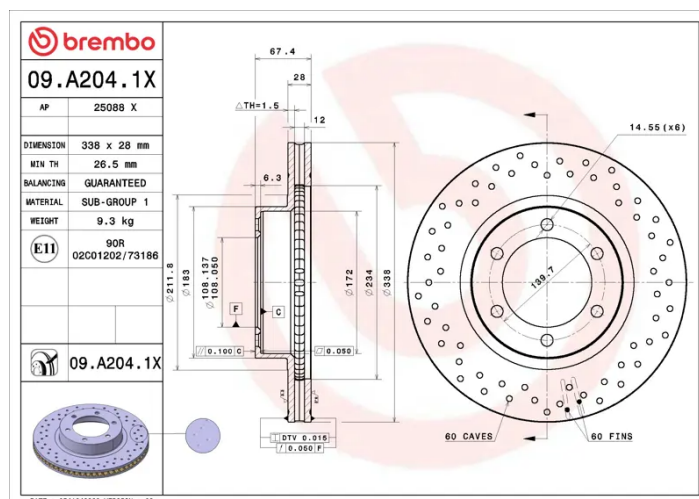

### Technical specifications

EAN code  
**8020584326374**

Axle  
**Front**

Diameter Ø  
**338 mm**

Thickness (TH)  
**28 mm**

Height (A)  
**67,4 mm**

Number of holes (C)  
**6**

Brake disc type  
**Ventilated**

Centering (B)  
**108 mm**

Min. thickness  
**26,6 mm**

COMPATIBLE VEHICLES