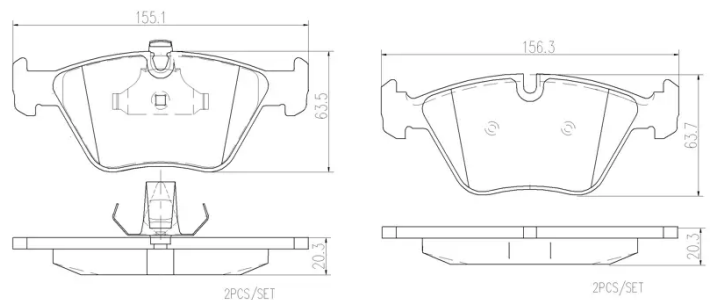

- ✓ OE-equivalent
- ✓ Brembo quality
- ✓ Safety
- ✓ Comfort
- ✓ Durability
- ✓ Dust reduction
- ✓ With accessories

Technical specifications

EAN code 8020584080849	Axle Front	Thickness 20 mm
Width 155 mm	Height 64 mm	Braking system Teves
Wear indicator Prepared for wear indicator	WVA number 21676,21677	Accessories With accessories With anti-squeal shim With piston clip