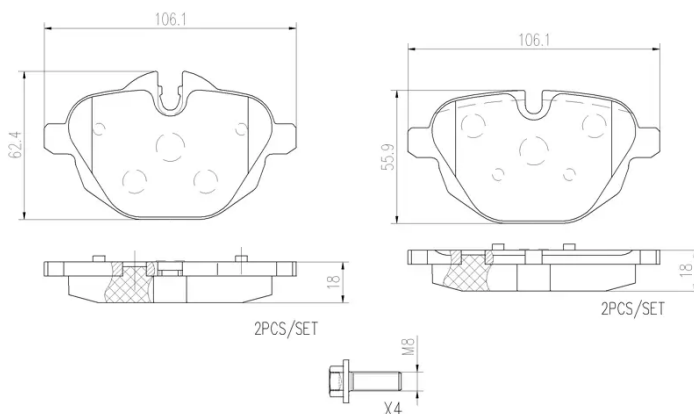

- ✓ OE-equivalent
- ✓ Brembo quality
- ✓ Safety
- ✓ Comfort
- ✓ Durability
- ✓ Dust reduction
- ✓ With accessories

Technical specifications

| | | |
|--|----------------------------------|---|
| EAN code 8020584082065 | Axle Rear | Thickness 18 mm |
| Width 106 mm | Height 56 mm | Braking system TRW |
| Wear indicator Prepared for wear indicator | WVA number 24561,24562 | Accessories With accessories With anti-squeal shim With brake caliper bolts |