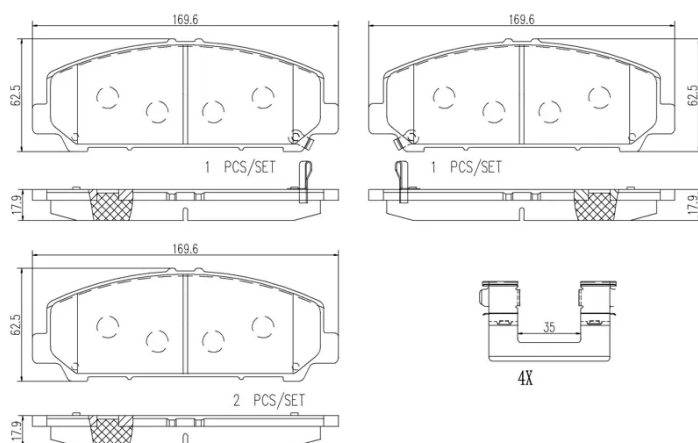

## Technical specifications

EAN code <b>8020584099025</b>	Axle <b>Front</b>	Thickness <b>18 mm</b>
Width <b>170 mm</b>	Height <b>63 mm</b>	Braking system <b>Akebono</b>
Wear indicator <b>Acoustic</b>	WVA number <b>22042,22043,22044</b>	Accessories <b>With anti-squeal shim</b>