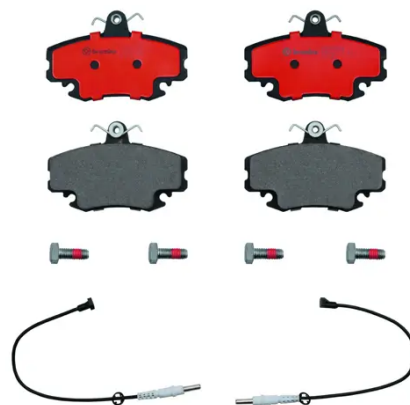

BRAKE PAD PRIME CERAMIC P68008N

The P68008N NAO brake pad is synonymous with reliability

Brembo NAO brake pads stand out for their ultimate braking comfort, reduced friction wear and low dust mission, which makes for cleaner rims and reduced maintenance requirements. The advanced friction material in keeping with the strictest environmental standards is the main distinguishing feature of NAO compounds.

- ✓ OE-equivalent
- ✓ Brembo quality
- ✓ Safety
- ✓ Comfort
- ✓ Durability
- ✓ Dust reduction
- ✓ With accessories

Technical specifications

EAN code	Axle	Thickness
8020584099346	Front	18 mm
Width	Height	Braking system
100 mm	65 mm	Lucas
Wear indicator	WVA number	Accessories
Electric	21463	With accessories With anti-squeal shim With brake caliper bolts