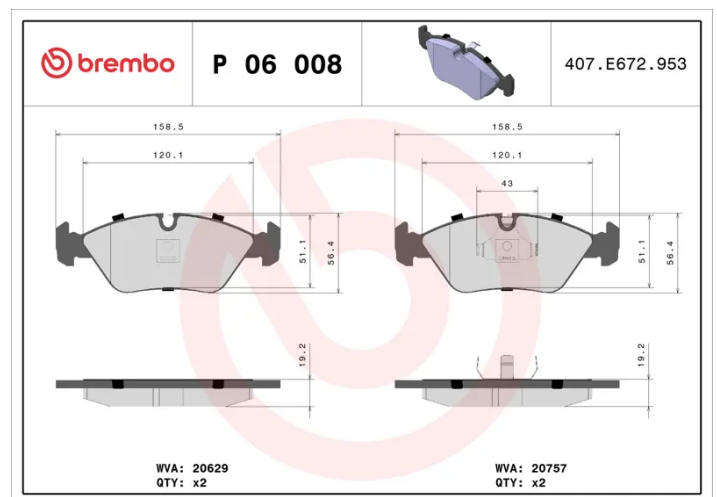

BRAKE PAD

P 06 008

The P 06 008 brake pad is synonymous with reliability

The Brembo brake pad guarantees ultimate safety when braking thanks to the use of more than 100 different compounds, designed according to the type of vehicle and use. Stopping distances reduced to a minimum, maximum driving comfort and silent operation are the most important features of Brembo materials. Brembo brake pads are supplied together with an extensive range of accessories and assembly kits for professional-standard installation.

- ✓ OE-equivalent
- ✓ Brembo quality
- ✓ ECE-R90 certificate
- ✓ Safety
- ✓ Performance
- ✓ Comfort
- ✓ With accessories

Technical specifications

EAN code 8020584050088	Axle Front	Thickness 20 mm
Width 158 mm	Height 57 mm	Braking system Teves
Wear indicator Prepared for wear indicator	WVA number 20629,20757	Accessories With accessories With anti-squeal shim With piston clip