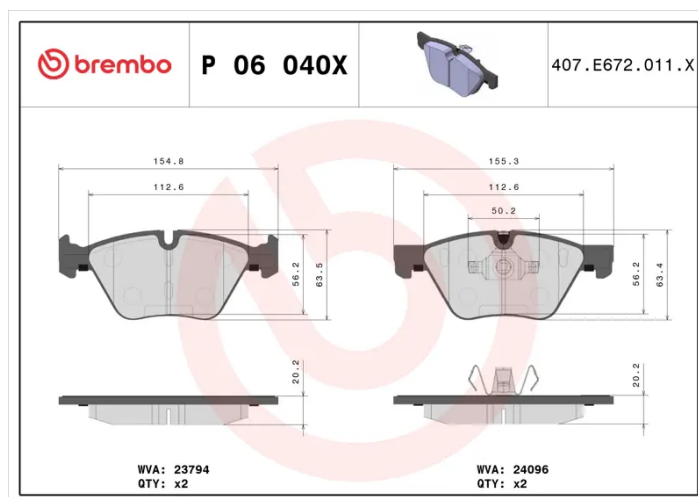

BRAKE PAD XTRA

P 06 040X

The P 06 040X Xtra brake pad is synonymous with reliability

Brembo Xtra brake pads, developed to enhance the advantages of the Xtra and Max discs, are made using the special BRM X L01 compound which consists of more than 30 different components. Compared with the compound used for original-equivalent pads, the new solution assures a higher friction coefficient, which translates to more precise and stable braking, at both high and low temperatures. All this makes for greater driving comfort and improved pedal modularity, without compromising the product's mileage output.

- ✓ Brembo quality
- ✓ ECE-R90 certificate
- ✓ Safety
- ✓ Performance
- ✓ Sports driving

Technical specifications

EAN code 8020584068540	Axle Front	Thickness 20 mm
Width 155 mm	Height 64 mm	Braking system Teves
Wear indicator Prepared for wear indicator	WVA number 23794,24096	Accessories With anti-squeal shim With piston clip