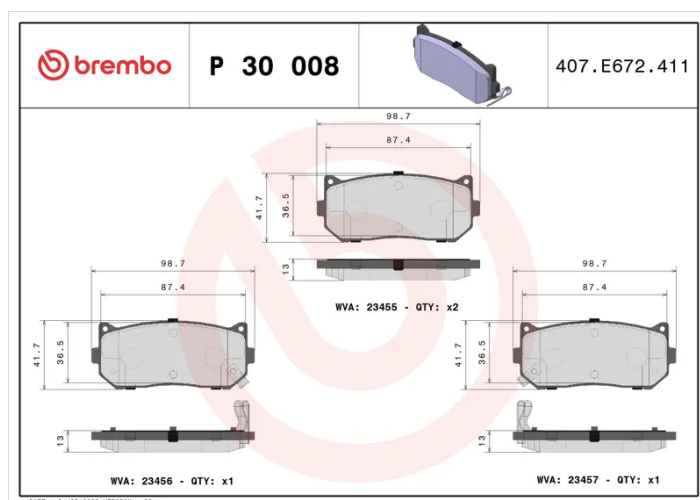

## P 30 008

The P 30 008 brake pad is synonymous with reliability

The Brembo brake pad guarantees ultimate safety when braking thanks to the use of more than 100 different compounds, designed according to the type of vehicle and use. Stopping distances reduced to a minimum, maximum driving comfort and silent operation are the most important features of Brembo materials. Brembo brake pads are supplied together with an extensive range of accessories and assembly kits for professional-standard installation.

### Technical specifications

EAN code <b>8020584052785</b>	Axle <b>Rear</b>	Thickness <b>13 mm</b>
Width <b>99 mm</b>	Height <b>42 mm</b>	Braking system <b>Sumitomo</b>
Wear indicator <b>Acoustic</b>	WVA number <b>23455,23456,23457</b>	Accessories <b>With anti-squeal shim</b>