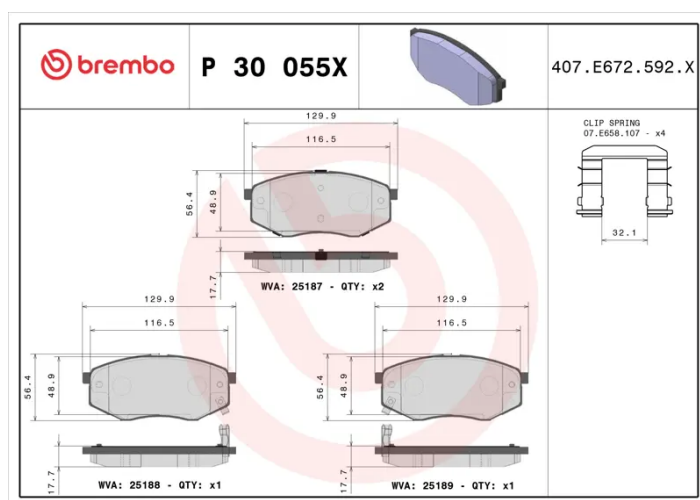

BRAKE PAD XTRA

P 30 055X

The P 30 055X Xtra brake pad is synonymous with reliability

Brembo Xtra brake pads, developed to enhance the advantages of the Xtra and Max discs, are made using the special BRM X L01 compound which consists of more than 30 different components. Compared with the compound used for original-equivalent pads, the new solution assures a higher friction coefficient, which translates to more precise and stable braking, at both high and low temperatures. All this makes for greater driving comfort and improved pedal modularity, without compromising the product's mileage output.

- ✓ OE-equivalent
- ✓ Brembo quality
- ✓ ECE-R90 certificate
- ✓ Safety
- ✓ Performance
- ✓ Sports driving
- ✓ With accessories

Technical specifications

EAN code 8020584121610	Axle Front	Thickness 18 mm
Width 130 mm	Height 57 mm	Braking system Mando
Wear indicator Acoustic	WVA number 25187,25188,25189	Accessories With accessories With anti-squeal shim