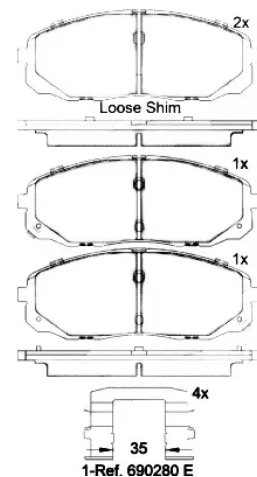

BRAKE PAD

P 30 095

The P 30 095 brake pad is synonymous with reliability

The Brembo brake pad guarantees ultimate safety when braking thanks to the use of more than 100 different compounds, designed according to the type of vehicle and use. Stopping distances reduced to a minimum, maximum driving comfort and silent operation are the most important features of Brembo materials. Brembo brake pads are supplied together with an extensive range of accessories and assembly kits for professional-standard installation.

- ✓ OE-equivalent
- ✓ Brembo quality
- ✓ ECE-R90 certificate
- ✓ Safety
- ✓ Performance
- ✓ Comfort
- ✓ With accessories

Technical specifications

EAN code	Axle	Thickness
8020584087435	Front	17 mm
Width	Height	Braking system
161 mm	60 mm	Sumitomo
Wear indicator	WVA number	Accessories
Acoustic	22213,22214,22215	With accessories With anti-squeal shim