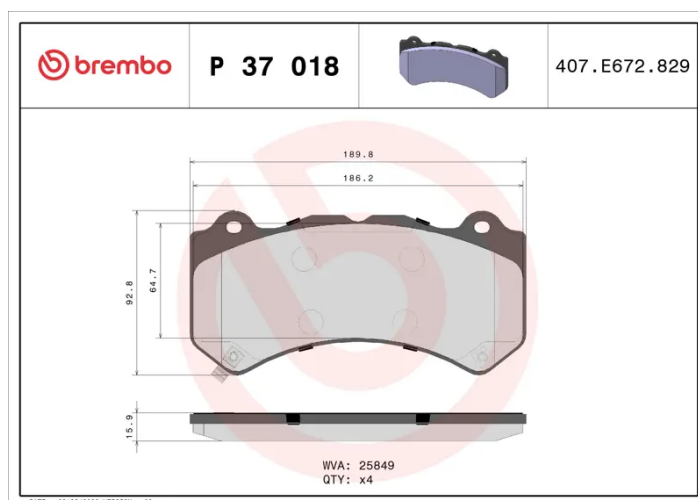

### Technical specifications

EAN code <b>8020584080054</b>	Axle <b>Front and rear</b>	Thickness <b>15 mm</b>
Width <b>190 mm</b>	Height <b>93 mm</b>	Braking system <b>Brembo</b>
Wear indicator <b>Acoustic</b>	WVA number <b>25849,25859</b>	Accessories <b>With anti-squeal shim</b>