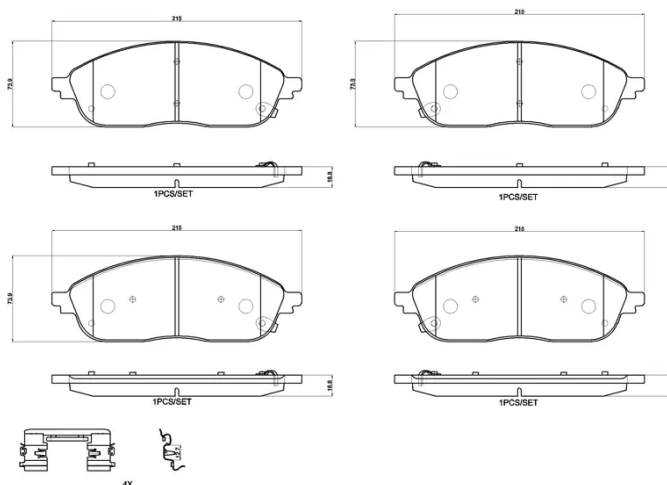

- ✓ OE-equivalent
- ✓ Brembo quality
- ✓ ECE-R90 certificate
- ✓ Safety
- ✓ Performance
- ✓ Comfort
- ✓ With accessories

Technical specifications

EAN code **8020584126233** Axle **Front** Thickness **19 mm**

Width **215 mm** Height **74 mm**

Wear indicator **Acoustic** WVA number **26742 26743**

Accessories
With accessories
With anti-squeal shim
With piston clip

COMPATIBLE VEHICLES

COMPATIBLE OE PART NUMBERS

68531132AA JEEP