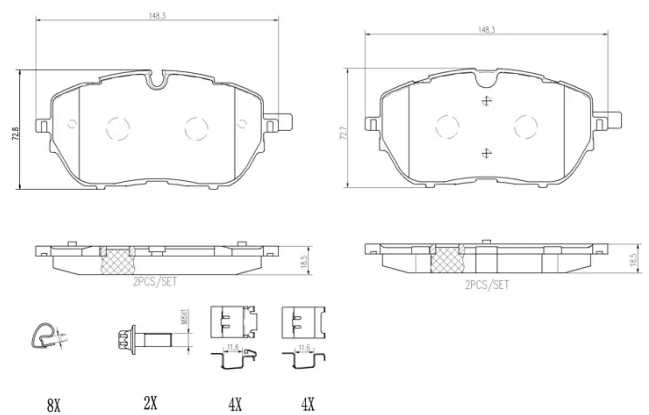

BRAKE PAD

P 61 128

The P 61 128 brake pad is synonymous with reliability

The Brembo brake pad guarantees ultimate safety when braking thanks to the use of more than 100 different compounds, designed according to the type of vehicle and use. Stopping distances reduced to a minimum, maximum driving comfort and silent operation are the most important features of Brembo materials. Brembo brake pads are supplied together with an extensive range of accessories and assembly kits for professional-standard installation.

- ✓ OE-equivalent
- ✓ Brembo quality
- ✓ ECE-R90 certificate
- ✓ Safety
- ✓ Performance
- ✓ Comfort
- ✓ With accessories

Technical specifications

EAN code 8020584084021	Axle Front	Thickness 19 mm
Width 148 mm	Height 73 mm	Braking system Bosch
Wear indicator Without	WVA number 22218,22219,23927,24226	Accessories With accessories With anti-squeal shim With brake caliper bolts