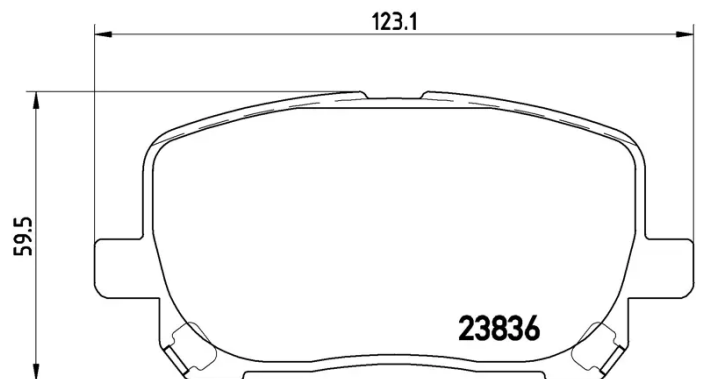

BRAKE PAD

P 83 061

The P 83 061 brake pad is synonymous with reliability

The Brembo brake pad guarantees ultimate safety when braking thanks to the use of more than 100 different compounds, designed according to the type of vehicle and use. Stopping distances reduced to a minimum, maximum driving comfort and silent operation are the most important features of Brembo materials. Brembo brake pads are supplied together with an extensive range of accessories and assembly kits for professional-standard installation.

- ✓ OE-equivalent
- ✓ Brembo quality
- ✓ ECE-R90 certificate
- ✓ Safety
- ✓ Performance
- ✓ Comfort

Technical specifications

EAN code	Axle	Thickness
8020584057964	Front	17 mm
Width	Height	Braking system
123 mm	60 mm	Akebono
Wear indicator	WVA number	Accessories
Acoustic	23836	With anti-squeal shim