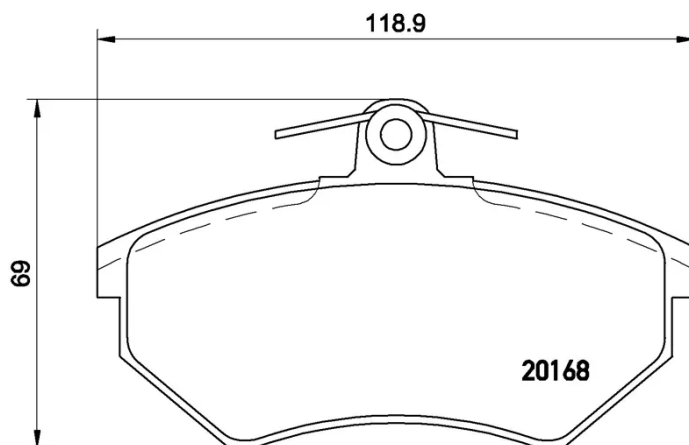

BRAKE PAD

P 85 011

The P 85 011 brake pad is synonymous with reliability

The Brembo brake pad guarantees ultimate safety when braking thanks to the use of more than 100 different compounds, designed according to the type of vehicle and use. Stopping distances reduced to a minimum, maximum driving comfort and silent operation are the most important features of Brembo materials. Brembo brake pads are supplied together with an extensive range of accessories and assembly kits for professional-standard installation.

- ✓ OE-equivalent
- ✓ Brembo quality
- ✓ ECE-R90 certificate
- ✓ Safety
- ✓ Performance
- ✓ Comfort
- ✓ With accessories

Technical specifications

EAN code	Axle	Thickness
8020584058145	Front	20 mm
Width	Height	Braking system
119 mm	69 mm	Lucas
Wear indicator	WVA number	Accessories
Without	20168	With accessories With anti-squeal shim With brake caliper bolts