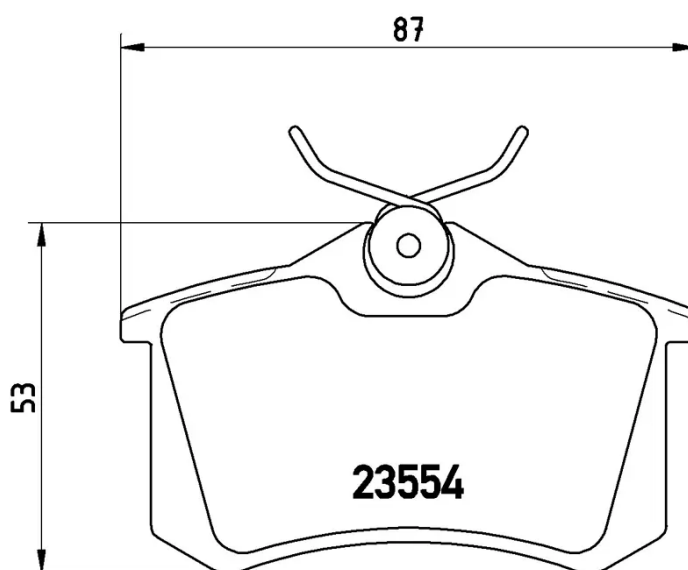

BRAKE PAD XTRA

P 85 020X

The P 85 020X Xtra brake pad is synonymous with reliability

Brembo Xtra brake pads, developed to enhance the advantages of the Xtra and Max discs, are made using the special BRM X L01 compound which consists of more than 30 different components. Compared with the compound used for original-equivalent pads, the new solution assures a higher friction coefficient, which translates to more precise and stable braking, at both high and low temperatures. All this makes for greater driving comfort and improved pedal modularity, without compromising the product's mileage output.

- ✓ OE-equivalent
- ✓ Brembo quality
- ✓ ECE-R90 certificate
- ✓ Safety
- ✓ Performance
- ✓ Sports driving
- ✓ With accessories

Technical specifications

EAN code 8020584069240	Axle Front and rear	Thickness 17 mm
Width 87 mm	Height 53 mm	Braking system Lucas
Wear indicator Without	WVA number 20961,23554	Accessories With accessories With anti-squeal shim With brake caliper bolts