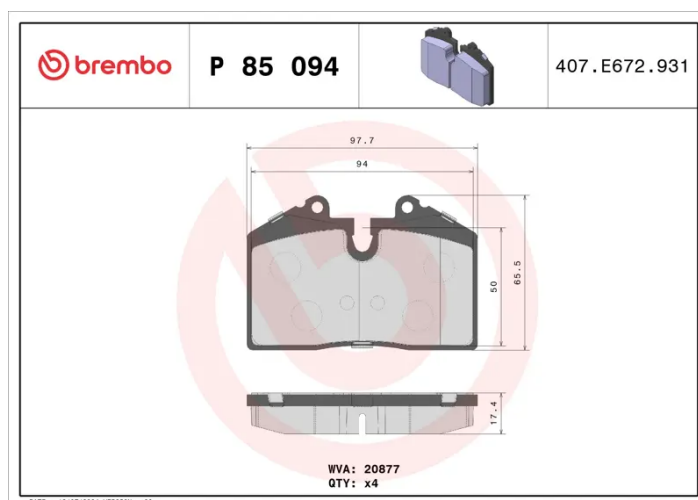

BRAKE PAD

P 85 094

The P 85 094 brake pad is synonymous with reliability

The Brembo brake pad guarantees ultimate safety when braking thanks to the use of more than 100 different compounds, designed according to the type of vehicle and use. Stopping distances reduced to a minimum, maximum driving comfort and silent operation are the most important features of Brembo materials. Brembo brake pads are supplied together with an extensive range of accessories and assembly kits for professional-standard installation.

- ✓ OE-equivalent
- ✓ Brembo quality
- ✓ ECE-R90 certificate
- ✓ Safety
- ✓ Performance
- ✓ Comfort

Technical specifications

EAN code 8020584062432	Axle Front and rear	Thickness 18 mm
Width 98 mm	Height 66 mm	Braking system Teves
Wear indicator Prepared for wear indicator	WVA number 20877	Accessories With anti-squeal shim