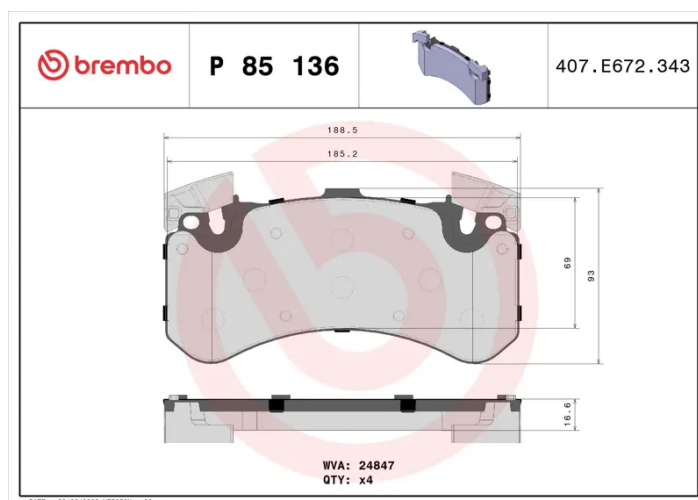

BRAKE PAD

P 85 136

The P 85 136 brake pad is synonymous with reliability

The Brembo brake pad guarantees ultimate safety when braking thanks to the use of more than 100 different compounds, designed according to the type of vehicle and use. Stopping distances reduced to a minimum, maximum driving comfort and silent operation are the most important features of Brembo materials. Brembo brake pads are supplied together with an extensive range of accessories and assembly kits for professional-standard installation.

- ✓ OE-equivalent
- ✓ Brembo quality
- ✓ ECE-R90 certificate
- ✓ Safety
- ✓ Performance
- ✓ Comfort

Technical specifications

EAN code 8020584112168	Axle Front	Thickness 17 mm
Width 188 mm	Height 93 mm	Braking system Brembo
Wear indicator Prepared for wear indicator	WVA number 24847	Accessories With anti-squeal shim With counterweights