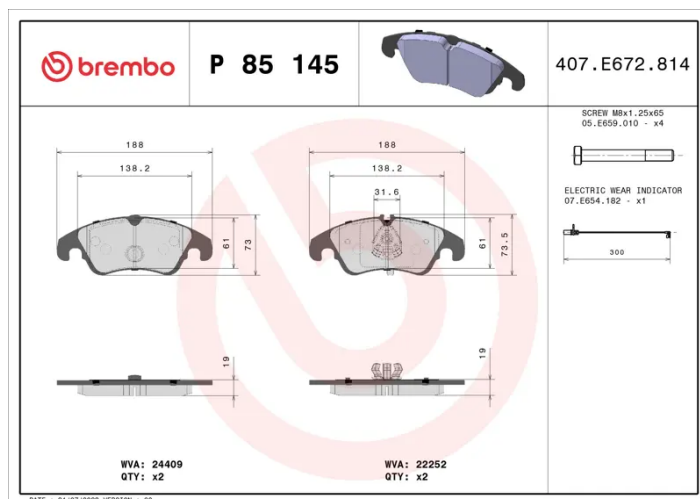

BRAKE PAD

P 85 145

The P 85 145 brake pad is synonymous with reliability

The Brembo brake pad guarantees ultimate safety when braking thanks to the use of more than 100 different compounds, designed according to the type of vehicle and use. Stopping distances reduced to a minimum, maximum driving comfort and silent operation are the most important features of Brembo materials. Brembo brake pads are supplied together with an extensive range of accessories and assembly kits for professional-standard installation.

- ✓ OE-equivalent
- ✓ Brembo quality
- ✓ ECE-R90 certificate
- ✓ Safety
- ✓ Performance
- ✓ Comfort
- ✓ With accessories

Technical specifications

EAN code 8020584081235	Axle Front	Thickness 19 mm
Width 188 mm	Height 73 mm	Braking system Lucas
Wear indicator Electric	WVA number 22252,24409	Accessories With accessories With anti-squeal shim With brake caliper bolts With piston clip