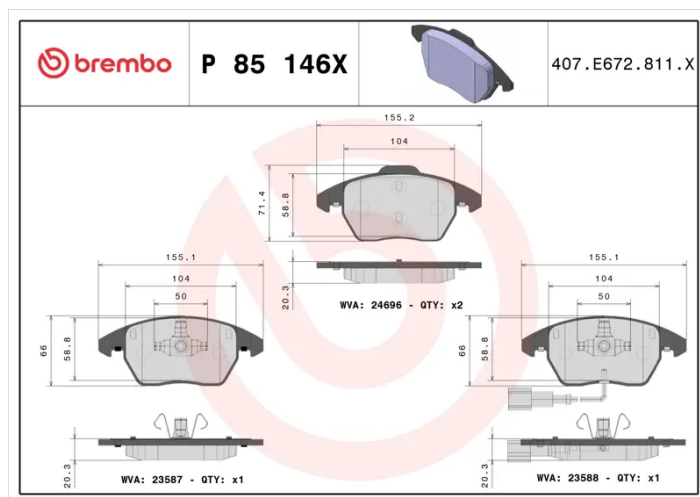

BRAKE PAD XTRA P 85 146X

The P 85 146X Xtra brake pad is synonymous with reliability

Brembo Xtra brake pads, developed to enhance the advantages of the Xtra and Max discs, are made using the special BRM X L01 compound which consists of more than 30 different components. Compared with the compound used for original-equivalent pads, the new solution assures a higher friction coefficient, which translates to more precise and stable braking, at both high and low temperatures. All this makes for greater driving comfort and improved pedal modularity, without compromising the product's mileage output.

- ✓ OE-equivalent
- ✓ Brembo quality
- ✓ ECE-R90 certificate
- ✓ Safety
- ✓ Performance
- ✓ Sports driving

Technical specifications

EAN code 8020584069462	Axle Front	Thickness 20 mm
Width 155 mm	Height 66 mm	Braking system Teves
Wear indicator Electric	WVA number 23587,23588,24696	Accessories With anti-squeal shim