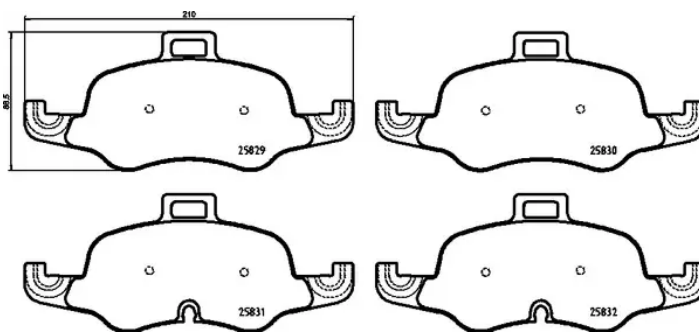

BRAKE PAD

P 85 160

The P 85 160 brake pad is synonymous with reliability

The Brembo brake pad guarantees ultimate safety when braking thanks to the use of more than 100 different compounds, designed according to the type of vehicle and use. Stopping distances reduced to a minimum, maximum driving comfort and silent operation are the most important features of Brembo materials. Brembo brake pads are supplied together with an extensive range of accessories and assembly kits for professional-standard installation.

- ✓ OE-equivalent
- ✓ Brembo quality
- ✓ ECE-R90 certificate
- ✓ Safety
- ✓ Performance
- ✓ Comfort

Technical specifications

EAN code	Axle	Thickness
8020584084748	Front	17 mm
Width	Height	Braking system
210 mm	89 mm	Teves
Wear indicator	WVA number	Accessories
Prepared for wear indicator	25829,25830,25831,25832	With anti-squeal shim