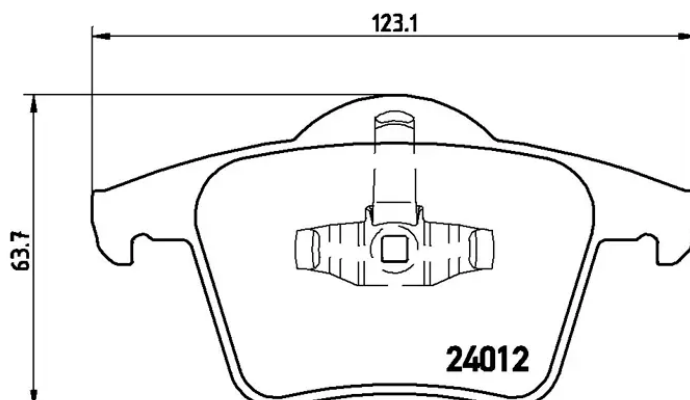

BRAKE PAD

P 86 019

The P 86 019 brake pad is synonymous with reliability

The Brembo brake pad guarantees ultimate safety when braking thanks to the use of more than 100 different compounds, designed according to the type of vehicle and use. Stopping distances reduced to a minimum, maximum driving comfort and silent operation are the most important features of Brembo materials. Brembo brake pads are supplied together with an extensive range of accessories and assembly kits for professional-standard installation.

- ✓ OE-equivalent
- ✓ Brembo quality
- ✓ ECE-R90 certificate
- ✓ Safety
- ✓ Performance
- ✓ Comfort
- ✓ With accessories

Technical specifications

EAN code 8020584059074	Axle Rear	Thickness 18 mm
Width 123 mm	Height 62 mm	Braking system Teves
Wear indicator Without	WVA number 24011,24012	Accessories With accessories With anti-squeal shim With piston clip