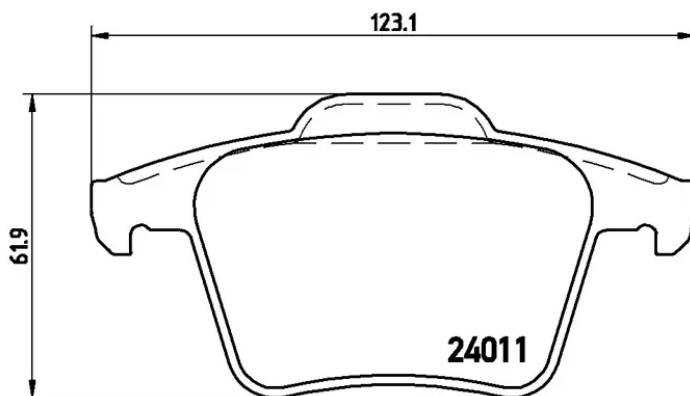

BRAKE PAD

P 86 019

The P 86 019 brake pad is synonymous with reliability

The Brembo brake pad guarantees ultimate safety when braking thanks to the use of more than 100 different compounds, designed according to the type of vehicle and use. Stopping distances reduced to a minimum, maximum driving comfort and silent operation are the most important features of Brembo materials. Brembo brake pads are supplied together with an extensive range of accessories and assembly kits for professional-standard installation.

- ✓ OE-equivalent
- ✓ Brembo quality
- ✓ ECE-R90 certificate
- ✓ Safety
- ✓ Performance
- ✓ Comfort
- ✓ With accessories

Technical specifications

EAN code 8020584059074	Axle Rear	Thickness 18 mm
Width 123 mm	Height 62 mm	Braking system Teves
Wear indicator Without	WVA number 24011,24012	Accessories With accessories With anti-squeal shim With piston clip