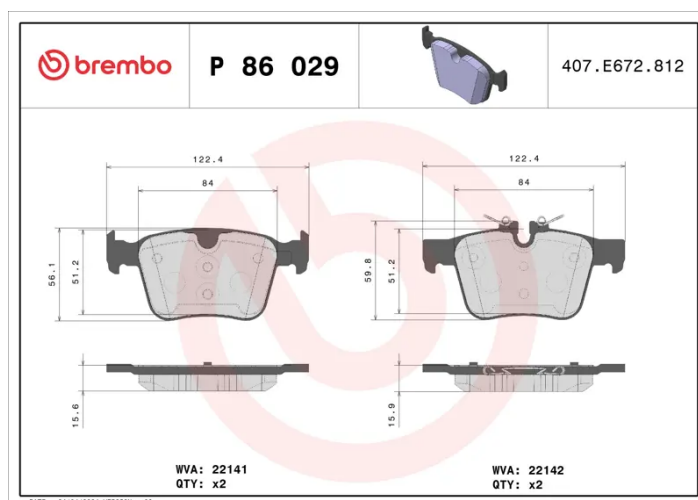

## P 86 029

The P 86 029 brake pad is synonymous with reliability

The Brembo brake pad guarantees ultimate safety when braking thanks to the use of more than 100 different compounds, designed according to the type of vehicle and use. Stopping distances reduced to a minimum, maximum driving comfort and silent operation are the most important features of Brembo materials. Brembo brake pads are supplied together with an extensive range of accessories and assembly kits for professional-standard installation.

### Technical specifications

EAN code <b>8020584087282</b>	Axle <b>Front and rear</b>	Thickness <b>16 mm</b>
Width <b>122 mm</b>	Height <b>56 mm</b>	Braking system <b>Teves</b>
Wear indicator <b>Prepared for wear indicator</b>	WVA number <b>22141,22142</b>	Accessories <b>With anti-squeal shim</b>